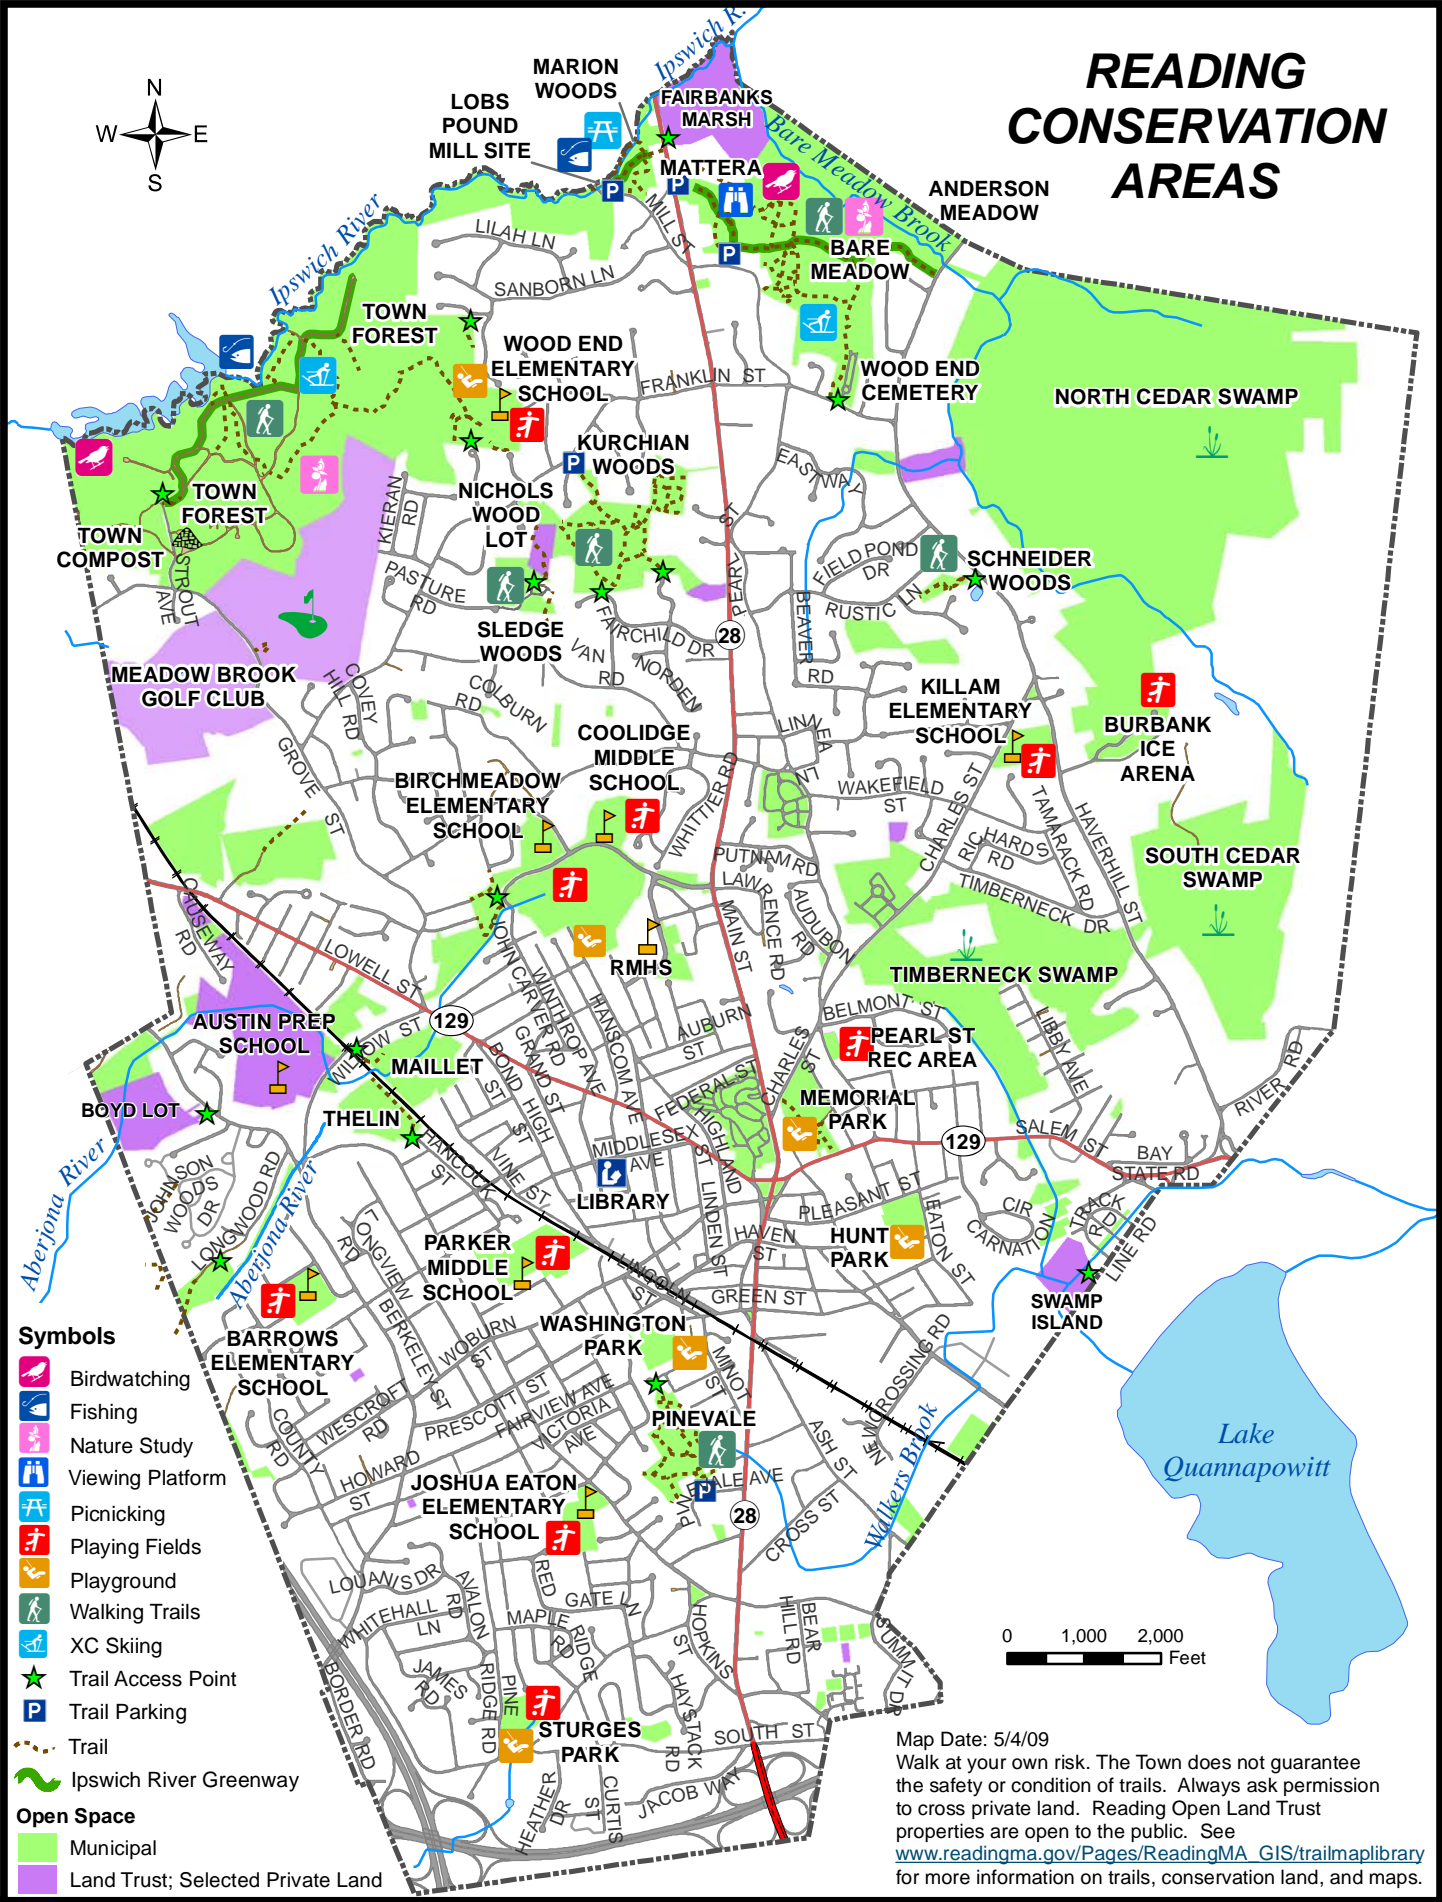

Can you find these places in Reading?

READING CONSERVATION AREAS

Answers to Can you Find These Places in Reading? 1: Bare Meadow; 2: Town Forest; 3: Lobs Pound Mill Site; 4: Mattera; 5: Town Forest